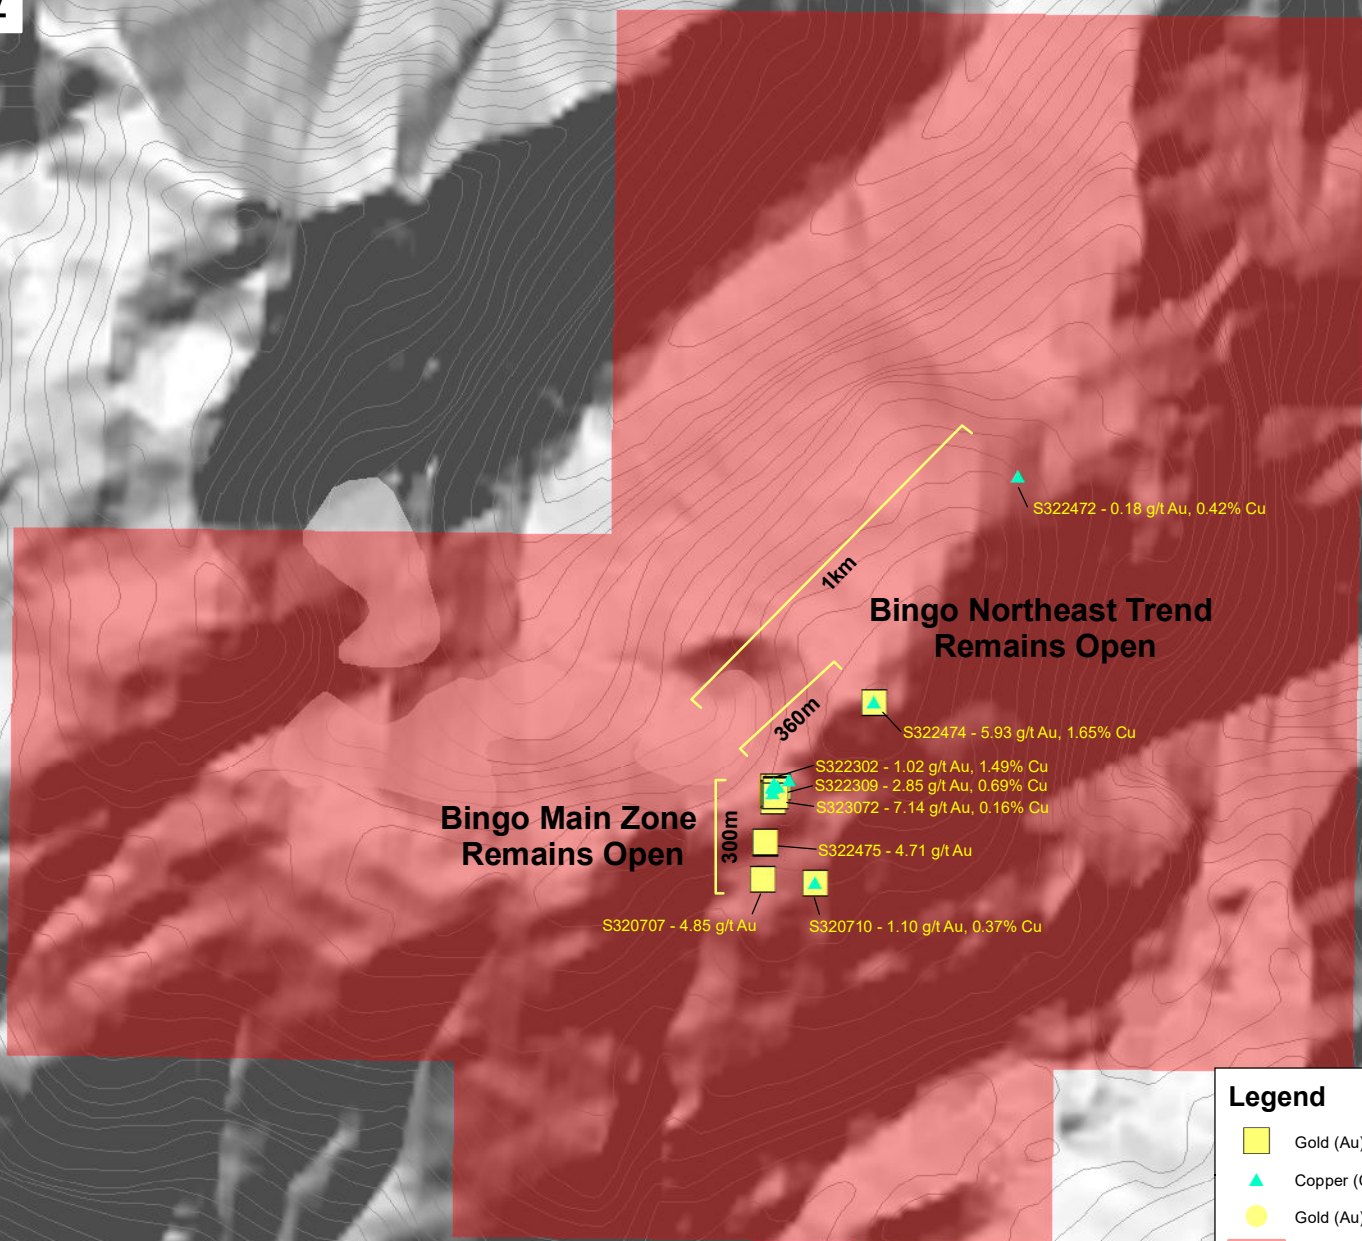

# Bingo Property

**Bingo Northeast Trend Remains Open**

**Bingo Main Zone Remains Open**

**Legend**

- Gold (Au) in Rock above 0.5g/t, 2016 J2 Program
- Copper (Cu) in Rock above 0.3%, 2016 J2 Program
- Gold (Au) in Silt (ppb) 99-100 Percentile
- Bingo Claims

313